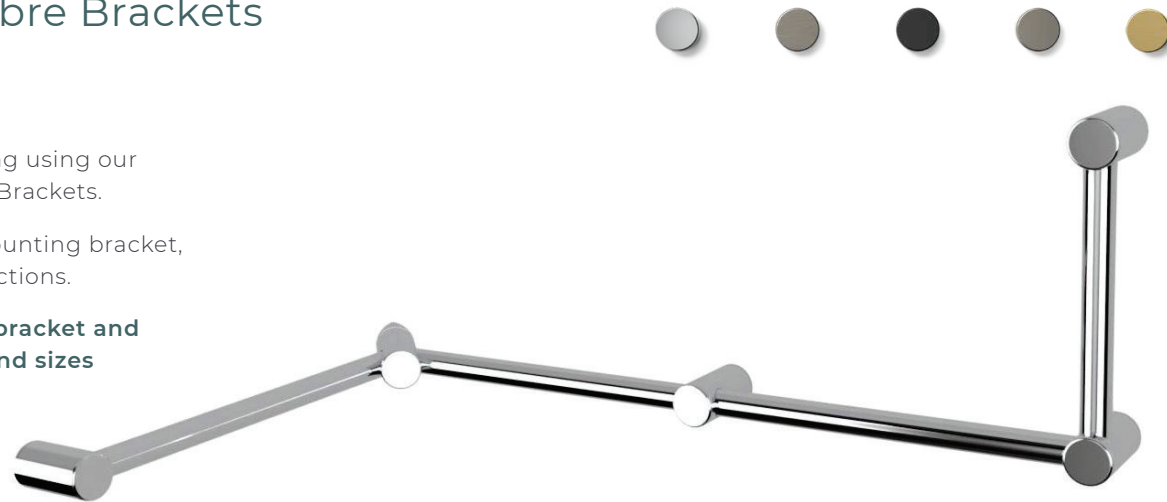

Mix & Match Calibre Brackets

Calibre build your own

Create your own custom fitting using our range of Calibre Mix & Match Brackets.

Each bracket includes the mounting bracket, screws and installation instructions.

We can quote for any other bracket and rail combinations, finishes and sizes

End Bracket