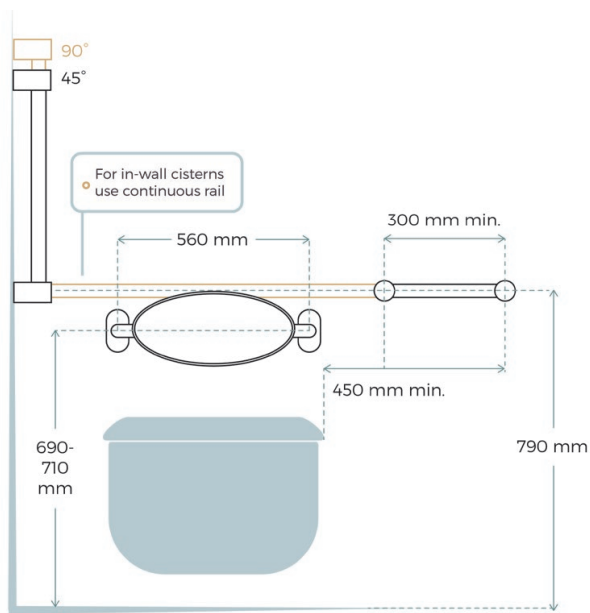

DDA WHEELCHAIR ACCESSIBLE TOILET

There are options to suit in wall or external toilet cisterns.

Both 45 and 90 degree rails are available. 45 degree is ideal however if space is limited the 90 degree is suitable.

FRONT VIEW

- Avail Toilet Back Rest
- Calibre Mod 45 or 90 Degree DDA Toilet Grab Rail Set