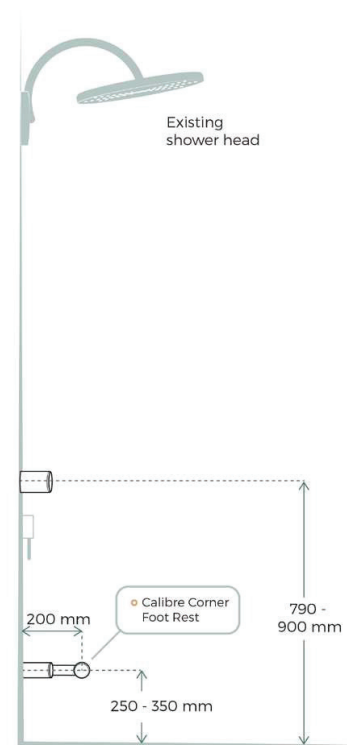

## ASSISTED LIVING SHOWER – PREMIUM

FRONT VIEW

SIDE VIEW

○ Liberty 350 Fold Up Shower Seat

○ Grab Rail Shower Set Vertical or T Bar

○ Single or Double Grab Rail With Towel Holder

**ASSISTED LIVING SHOWER – BASIC**

FRONT VIEW

○ Grab Rail 32 or 25mm

SIDE VIEW

○ Calibre Mod Footrest/Corner Rail

**ASSISTED LIVING BATH RAIL**

FRONT VIEW

SIDE VIEW

○ Calibre Ergo or Mod Grab Rail