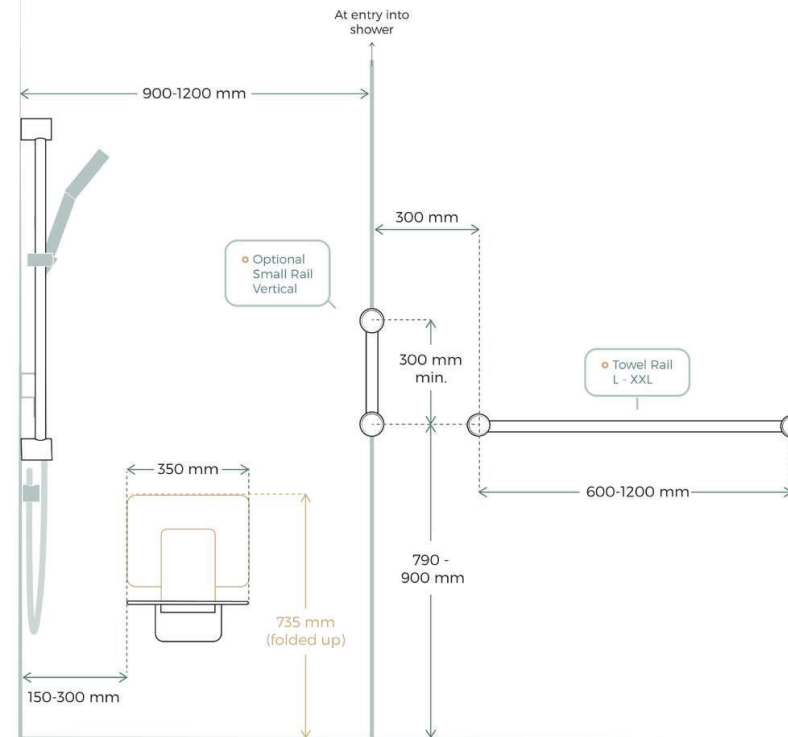

SIDE VIEW

○ Liberty 350 Fold Up Shower Seat

○ Grab Rail Shower Set Vertical or T Bar

○ Single or Double Grab Rail With Towel Holder