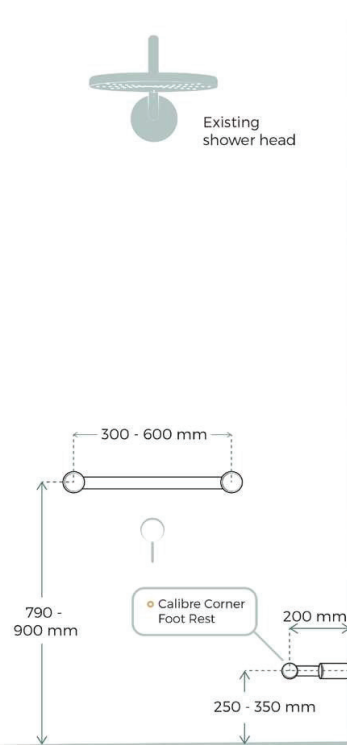

In consultation with Occupational therapists we have created these recommended locations for grab rails and shower seats.

ASSISTED LIVING TOILET RAILS 

FRONT VIEW

- Calibre Crab Rail with Toilet Roll Holder or Heavy Duty Holder

## ASSISTED LIVING SHOWER – PREMIUM

FRONT VIEW

SIDE VIEW

○ Liberty 350 Fold Up Shower Seat

○ Grab Rail Shower Set Vertical or T Bar

○ Single or Double Grab Rail With Towel Holder

**ASSISTED LIVING SHOWER – BASIC**

FRONT VIEW

○ Grab Rail 32 or 25mm

SIDE VIEW

○ Calibre Mod Footrest/Corner Rail

**ASSISTED LIVING BATH RAIL**

FRONT VIEW

SIDE VIEW

○ Calibre Ergo or Mod Grab Rail