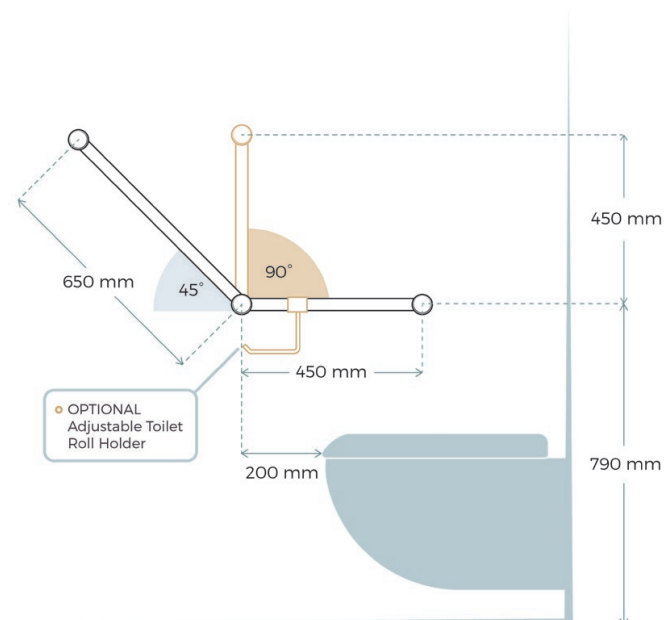

SIDE VIEW

- Add on toilet roll holder