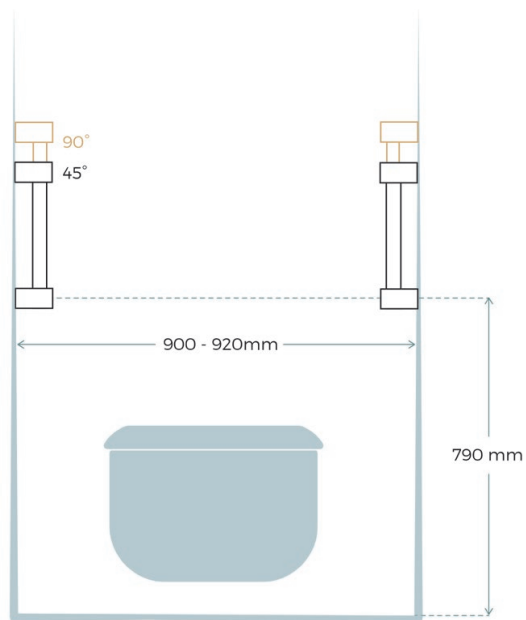

FRONT VIEW

○ Grab Rail 32 or 25mm

SIDE VIEW

○ Calibre Mod Footrest/Corner Rail

**ASSISTED LIVING BATH RAIL**

FRONT VIEW

SIDE VIEW

○ Calibre Ergo or Mod Grab Rail

Avail Ambulant grab rails and seats are all compliant and approved to AS1428.1. Towel rails are not included in the standard.

AMBULANT TOILET RAILS

FRONT VIEW

- Calibre Mod Ambulant 45 or 90 Degree Angled Grab Rail