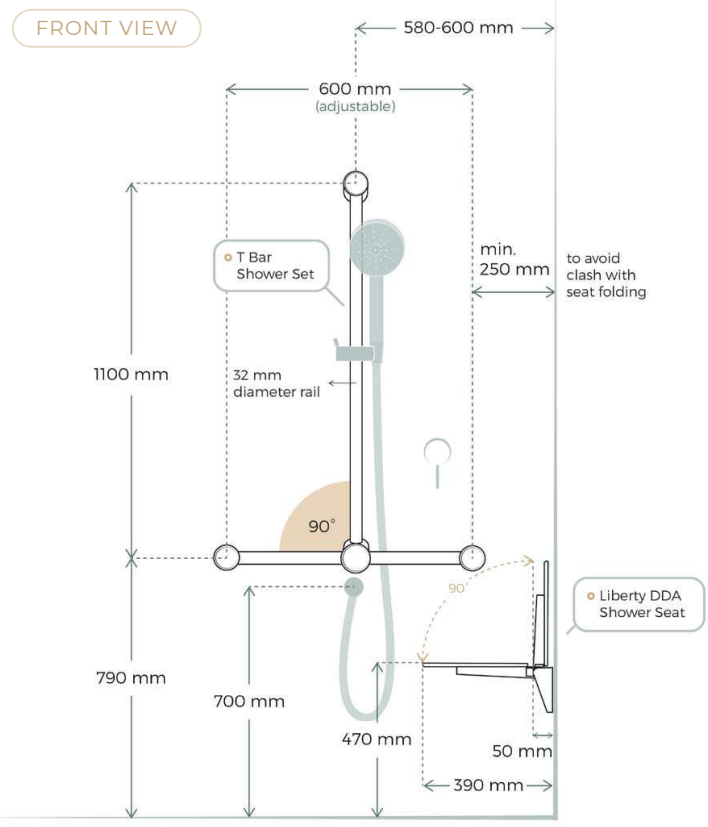

## DDA WHEELCHAIR ACCESSIBLE TOILET

There are options to suit in wall or external toilet cisterns.

Both 45 and 90 degree rails are available. 45 degree is ideal however if space is limited the 90 degree is suitable.

FRONT VIEW

- Avail Toilet Back Rest
- Calibre Mod 45 or 90 Degree DDA Toilet Grab Rail Set

SIDE VIEW

- Add on toilet roll holder (R01AT)

## DDA WHEELCHAIR ACCESSIBLE SHOWER

○ Calibre Mod T Bar 1100 x 600 Grab Rail & Shower Set

○ Liberty DDA 960 Fold Up Shower Seat

○ Calibre Mod Grab Rail with Towel Holder or Robe Hooks

## PRODUCT LIST

Avail provide a full range of compliant grab rails, toilet rails, heavy duty towel rails, toilet back rests and shower seats to suit leading bathroom designs. The Calibre Mod range all have 32mm diameter rails, Calibre Ergo all have a 25mm diameter.