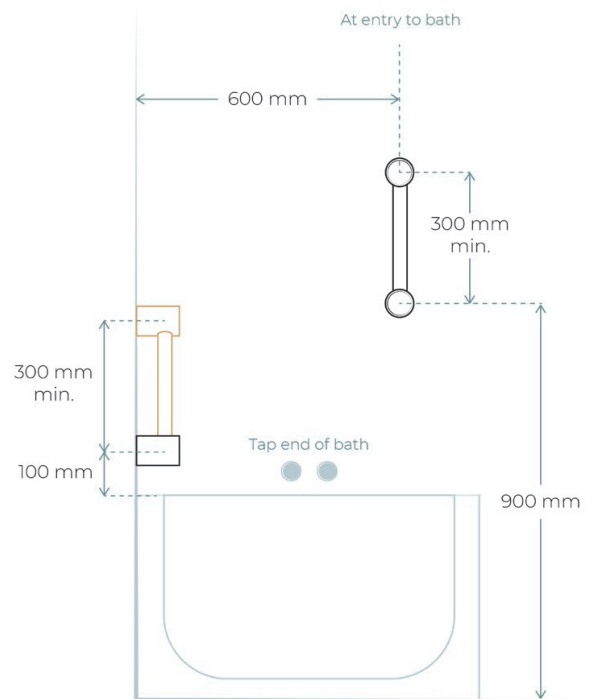

FRONT VIEW

○ Grab Rail 32 or 25mm

SIDE VIEW

○ Calibre Mod Footrest/Corner Rail

**ASSISTED LIVING BATH RAIL**

FRONT VIEW

SIDE VIEW

○ Calibre Ergo or Mod Grab Rail