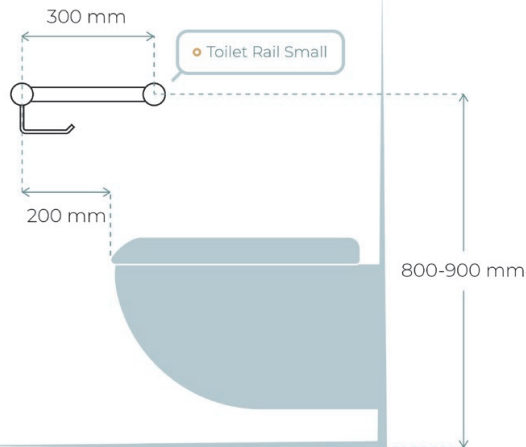

In consultation with Occupational therapists we have created these recommended locations for grab rails and shower seats.

ASSISTED LIVING TOILET RAILS 

FRONT VIEW

- Calibre Crab Rail with Toilet Roll Holder or Heavy Duty Holder