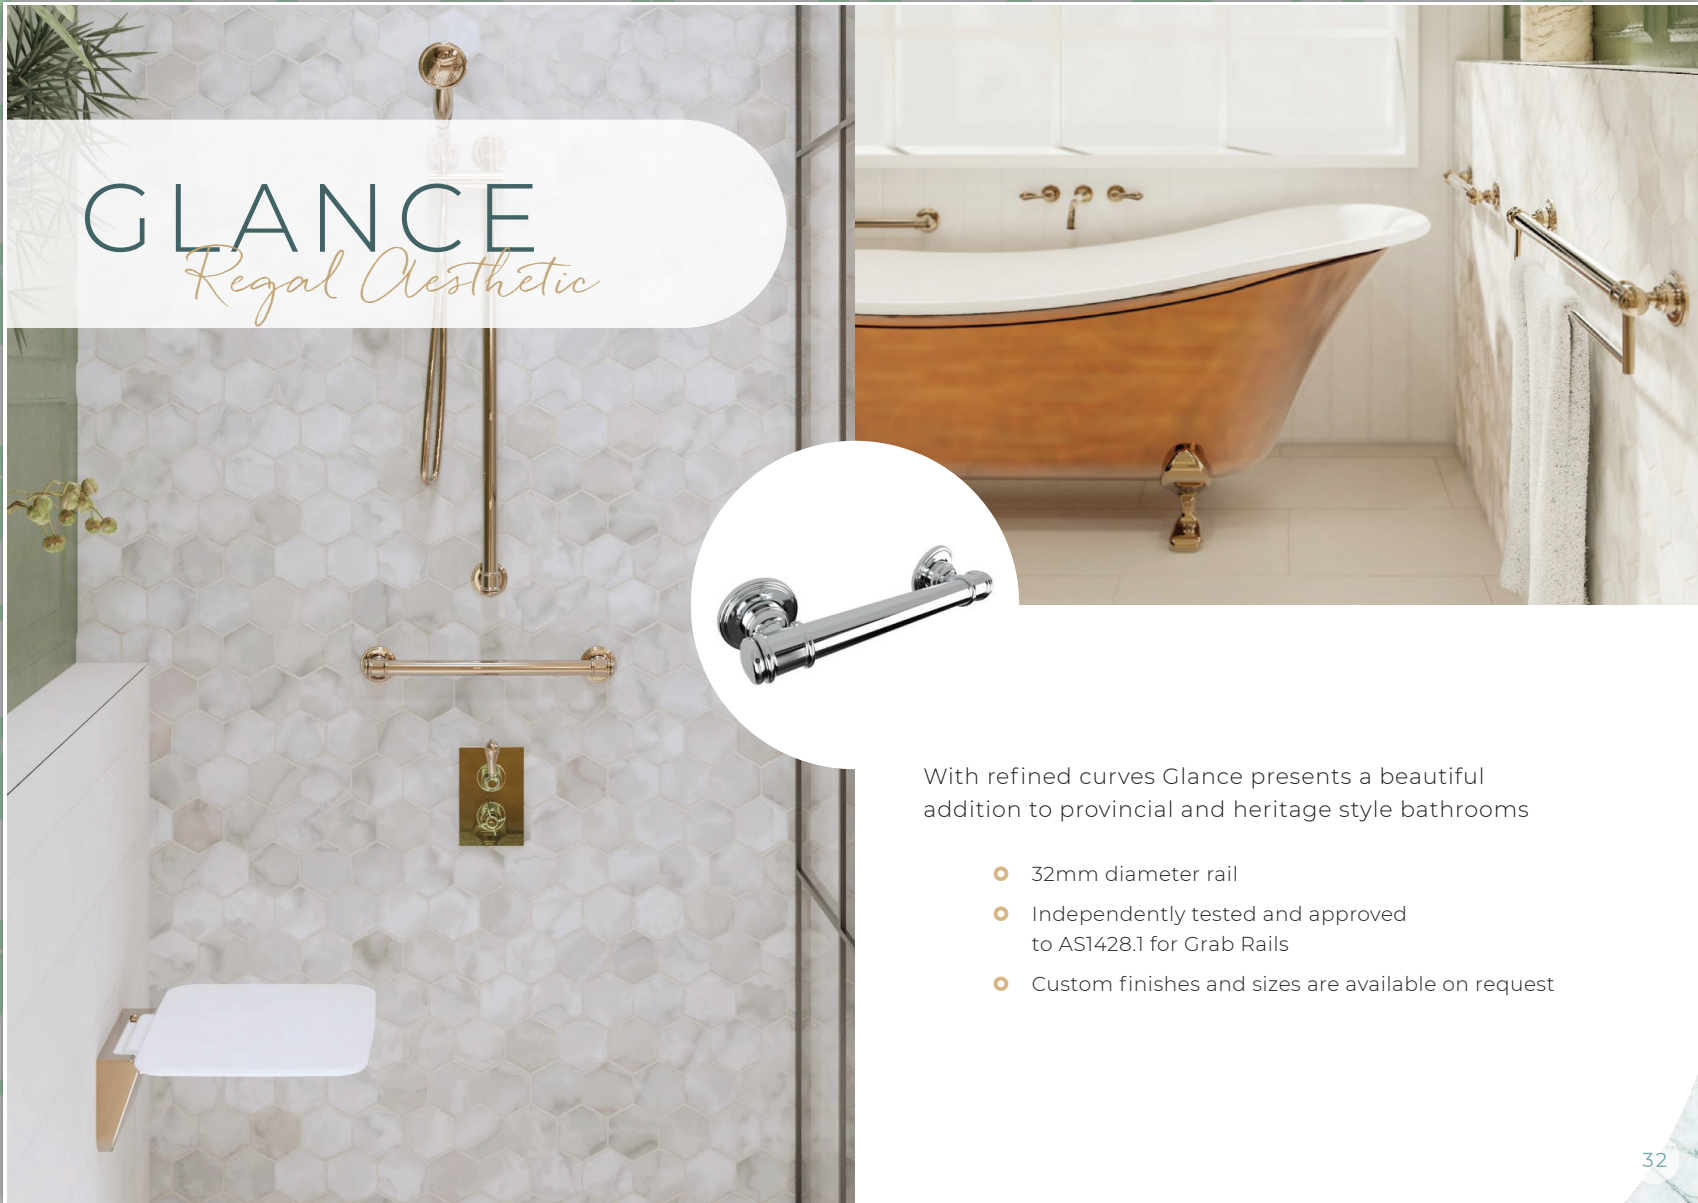

End Bracket

Mid Angled Bracket

T Bar Mid Bracket

Wrap Around  
Corner Bracket

Polished Tube

## Mix & Match Calibre Brackets

Add finish code to end of product code

Product Name	Info & Code	Price (RRP)			
		C	- BN	MB	- BN BG
 End Bracket	Mod - <a href="#">R01BE</a>	\$ 65		\$ 90	\$ 130
	Ergo - <a href="#">RE1BE</a>	\$ 65		\$ 90	\$ 130
 Mid Bracket	Mod Straight - <a href="#">R01BMH</a>	\$ 65		\$ 90	\$ 130
	Mod 90 degree - <a href="#">R01BM90</a>	\$ 65		\$ 90	\$ 130
	Mod 45 degree - <a href="#">R01BM45</a>	\$ 65		\$ 90	\$ 130
 T Bar Mid Bracket	Mod - <a href="#">R01BMT</a>	\$ 65		\$ 90	\$ 130
	Ergo - <a href="#">RE1BMT</a>	\$ 65		\$ 90	\$ 130
 Wrap Around Corner Bracket	Mod - <a href="#">R01BCM</a>	\$ 85		\$ 110	\$ 149
	Ergo - <a href="#">RE1BCM</a>	\$ 85		\$ 110	\$ 149
 Polished Stainless Chrome Tube - Price per metre	Mod 32mm - <a href="#">R01G32C</a>	\$ 45		\$ 85	
	Ergo 25mm - <a href="#">RE1G25C</a>	\$ 40		\$ 85	
Mod 32mm Extra Grip - Price per metre	Polished outer side, grip on inner side - <a href="#">R01G32EG</a>	\$ 50			

# GLANCE

*Regal Aesthetic*

With refined curves Glance presents a beautiful addition to provincial and heritage style bathrooms

- 32mm diameter rail
- Independently tested and approved to AS1428.1 for Grab Rails
- Custom finishes and sizes are available on request

## Glance Rails

Add finish code to end of product code

Product Name	AS1428.1 Compliant	Info & Code	Price (RRP)	
			Chrome (C)	Gold (G)
 <p>Glance 32 Grab Rail: S, M, L, XL, XXL 32mm Grab Rail for public or private bathrooms</p>	Yes	S (300mm) R0330	\$ 149	\$ 329
		M (450mm) R0340	\$ 159	\$ 349
		L (600mm) R0360	\$ 169	\$ 389
		XL (900mm) R0390	\$ 189	\$ 430
		XXL (1200mm) R0312	\$ 199	\$ 449