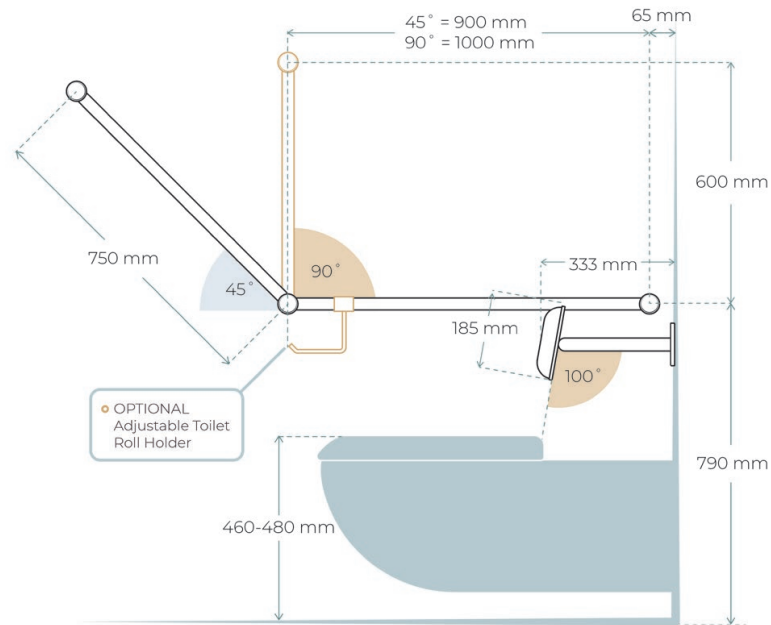

## DDA WHEELCHAIR ACCESSIBLE TOILET

There are options to suit in wall or external toilet cisterns.

Both 45 and 90 degree rails are available. 45 degree is ideal however if space is limited the 90 degree is suitable.

FRONT VIEW

- Avail Toilet Back Rest
- Calibre Mod 45 or 90 Degree DDA Toilet Grab Rail Set

SIDE VIEW

- Add on toilet roll holder (R01AT)