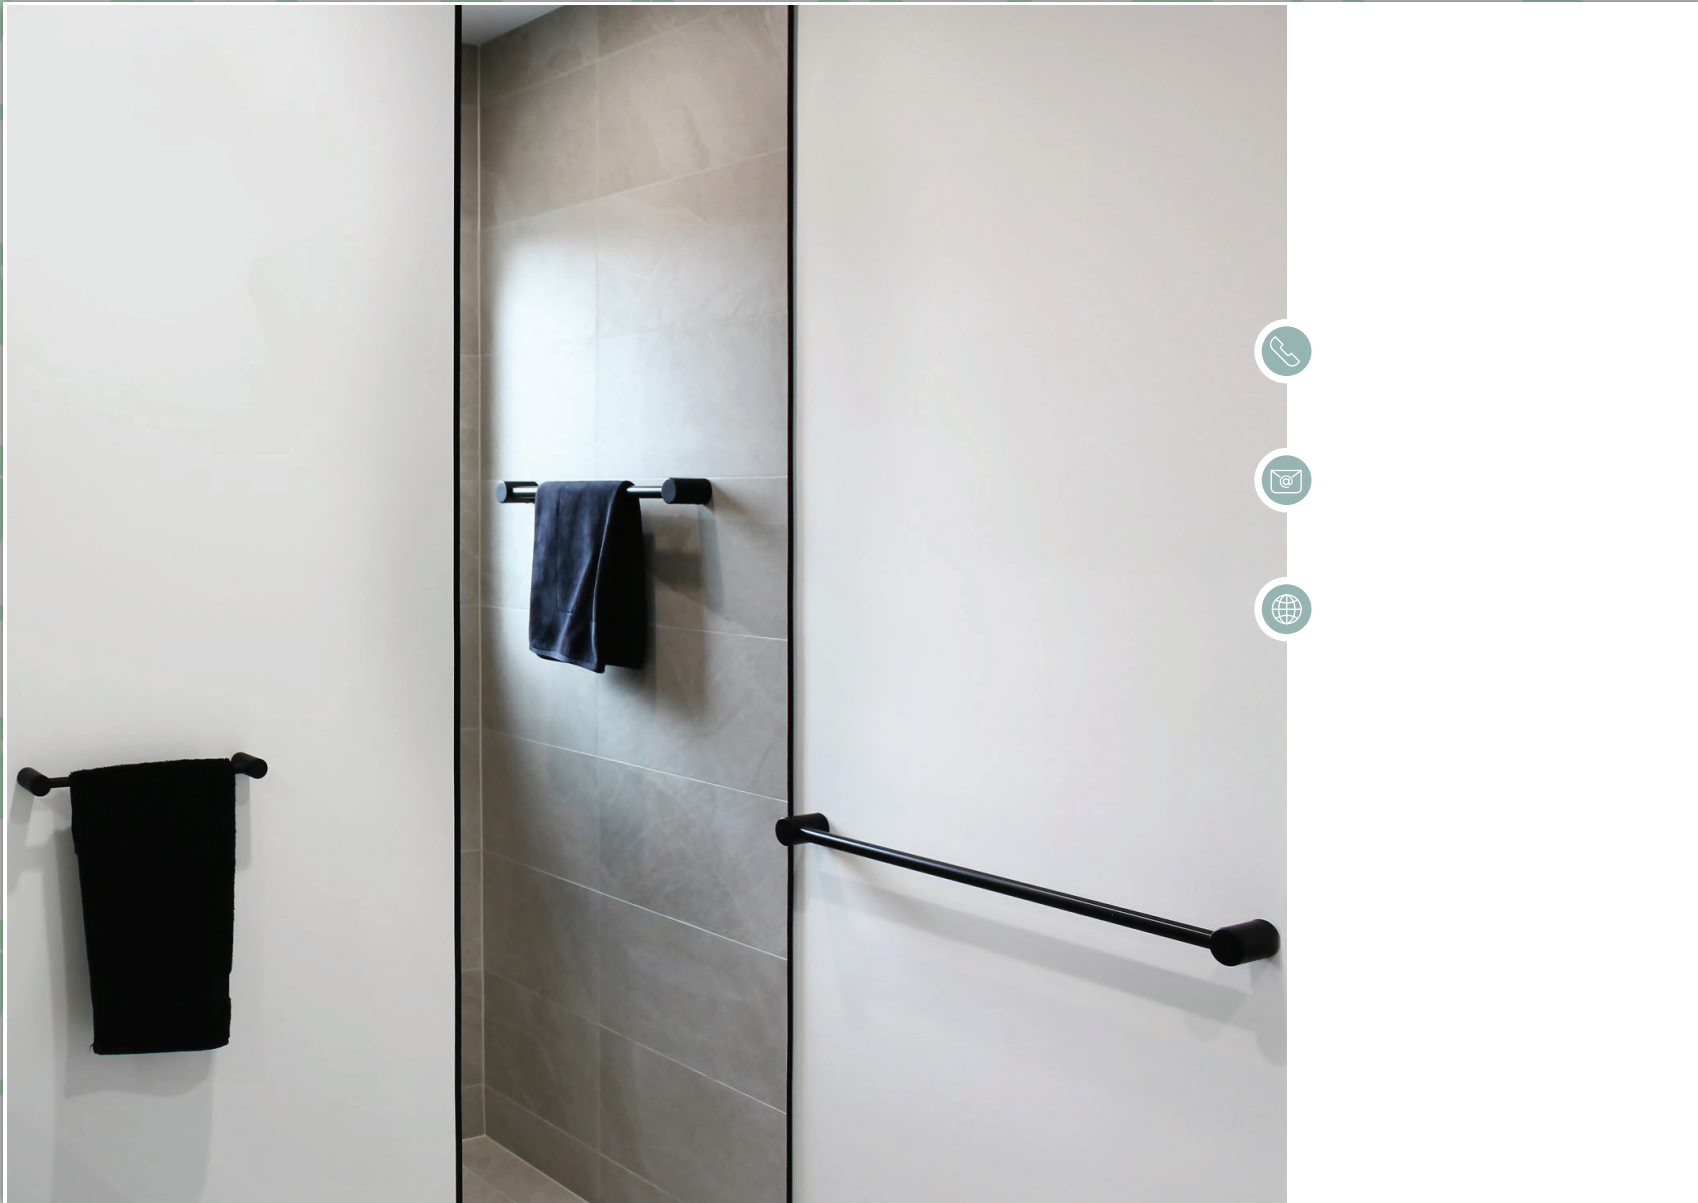

PHONE 1300 781 774 EMAIL admin@qspec.com.au WEBSITE www.qspec.com.au
SHOWROOM 2/82 Sugar Road, Maroochydore QLD 4558

CONTACT US