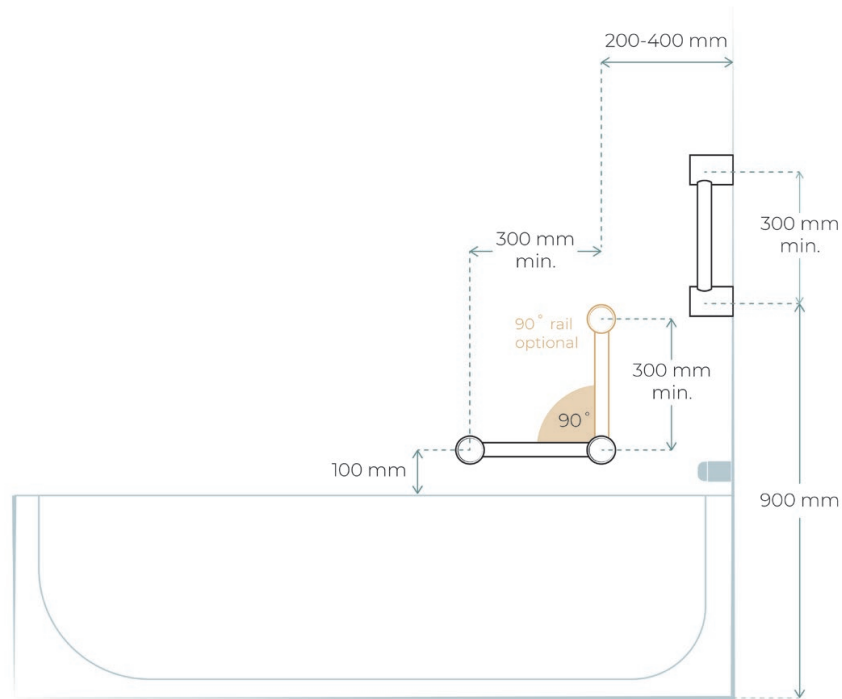

FRONT VIEW

○ Grab Rail 32 or 25mm

SIDE VIEW

○ Calibre Mod Footrest/Corner Rail

**ASSISTED LIVING BATH RAIL**

FRONT VIEW

SIDE VIEW

○ Calibre Ergo or Mod Grab Rail