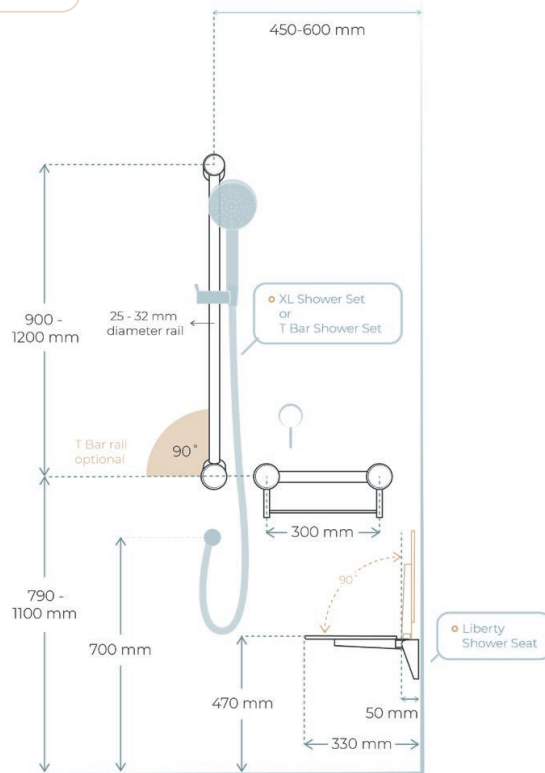

In consultation with Occupational therapists we have created these recommended locations for grab rails and shower seats.

ASSISTED LIVING TOILET RAILS 

FRONT VIEW

- Calibre Crab Rail with Toilet Roll Holder or Heavy Duty Holder

## ASSISTED LIVING SHOWER – PREMIUM

FRONT VIEW

SIDE VIEW

○ Liberty 350 Fold Up Shower Seat

○ Grab Rail Shower Set Vertical or T Bar

○ Single or Double Grab Rail With Towel Holder

**ASSISTED LIVING SHOWER – BASIC**

FRONT VIEW

○ Grab Rail 32 or 25mm

SIDE VIEW

○ Calibre Mod Footrest/Corner Rail

**ASSISTED LIVING BATH RAIL**

FRONT VIEW

SIDE VIEW

○ Calibre Ergo or Mod Grab Rail