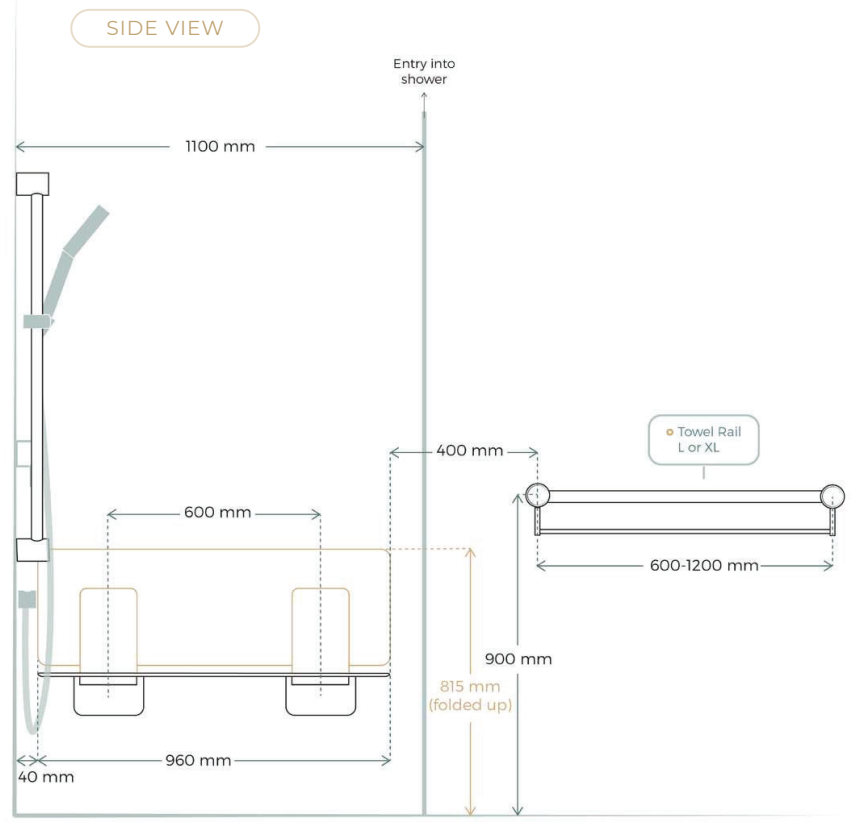

○ Liberty DDA 960 Fold Up Shower Seat

○ Calibre Mod Grab Rail with Towel Holder or Robe Hooks