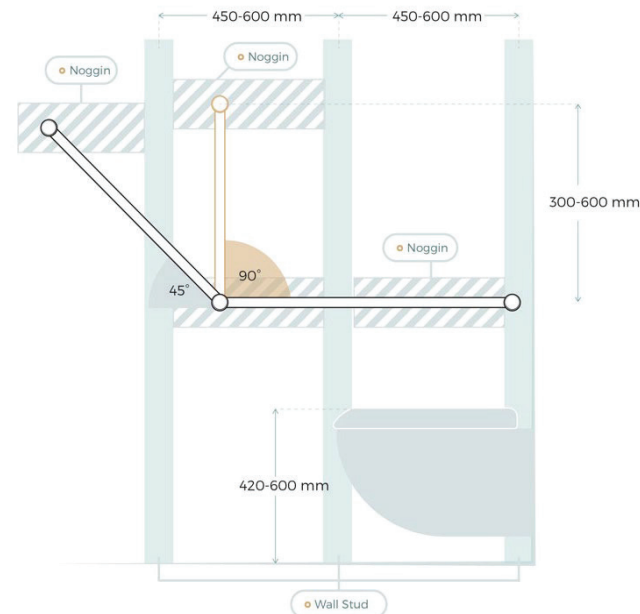

AS1428.1 BATHROOM GRAB RAILS & SHOWER SEATS

Accessible, compliant bathrooms that meet the highest safety standards, beautifully designed to complement your stylish decor.

Many of the dimensions in this guide have been transcribed from the Australian standard 'Design for Access and Mobility' grab rails and shower seats. Some dimensions in the standard have been specified to the top of the grab rail. Our dimensions are to the centre to allow easier understanding for installation.

The rails and seats are only as strong as the wall they are installed onto.

Calibre grab rails are modular in design allowing modification on site to suit each bathroom. The rails can be quickly cut down to any size in each direction.

Avail rails and shower seats have been independently tested and approved to AS1428.1 and are rated to 150kg when installed correctly.

WALL REINFORCEMENT

To comply with AS1428.1, Grab rails and shower seats must meet the minimum required load capacity of 1100N (approx. 110kg) in each direction. Uninterrupted passage of the hand is required for the full length of the angled, horizontal or vertical sections of the rails (a mounting point at the change in direction is compliant).

To achieve this, stud walls may require reinforcing with timber noggins between wall studs. If access can be gained from the other side of the wall this can save pulling tiles off. If the wall is masonry or brick, screws and wall plugs may be used.